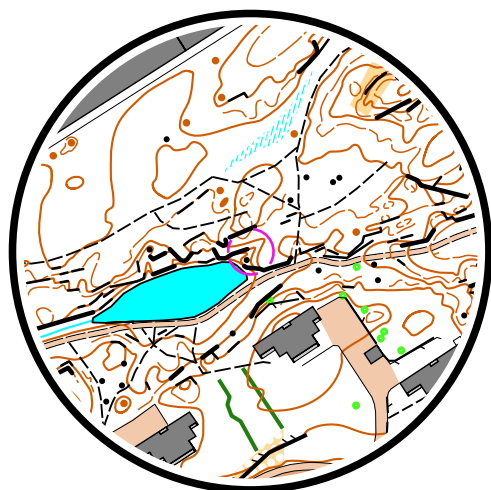

Station: 4

1:3 000

Formatted by TIM, ver. 4.1.11(8)

(C) 2017-2022 YQware <http://tim.yq.cz>

A	B	C	D	E	F	Z
---	---	---	---	---	---	---

Station: 4

1:3 000

1	A-F	∩			
---	-----	---	--	--	--

1

A	B	C	D	E	F	Z
---	---	---	---	---	---	---

Station: 4

1:3 000

2	A-F	⌒				
---	-----	---	--	--	--	--

2
X

A	B	C	D	E	F	Z
---	---	---	---	---	---	---

Station: 4