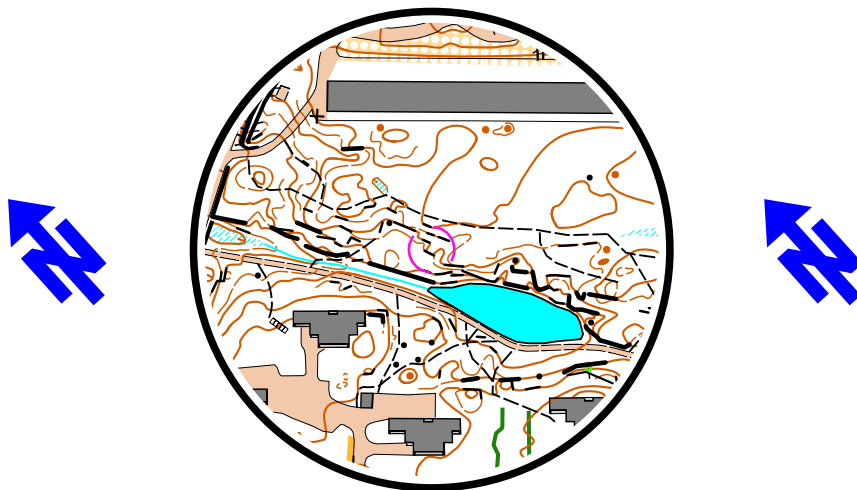

Station: 2

1:3 000

Formatted by TIM, ver. 4.1.11(8)

(C) 2017-2022 YQware <http://tim.yq.cz>

A	B	C	D	E	F	Z
---	---	---	---	---	---	---

Station: 2

1:3 000

1	A-F	m		↖	
---	-----	---	--	---	--

1

A	B	C	D	E	F	Z
---	---	---	---	---	---	---

Station: 2

1:3 000

2	A-F					
---	-----	--	--	--	--	--

2

A	B	C	D	E	F	Z
---	---	---	---	---	---	---

Station: 2