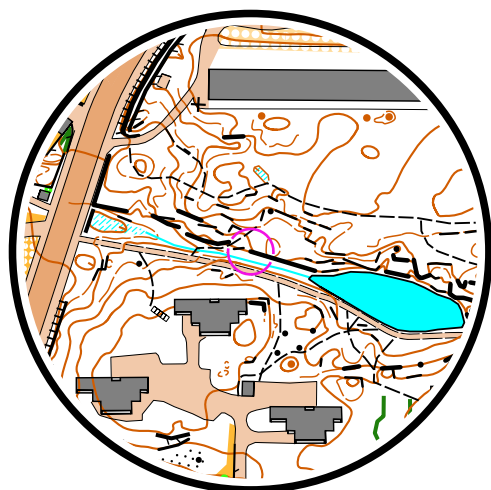

Station: 2

1:3 000

Formatted by TIM, ver. 4.1.11(8)

(C) 2017-2022 YQware <http://tim.yq.cz>

A	B	C	D	E	F	Z
---	---	---	---	---	---	---

Station: 2

1:3 000

1	A-F	m		↖	
---	-----	---	--	---	--

1

A	B	C	D	E	F	Z
---	---	---	---	---	---	---

Station: 2

1:3 000

2	A-F					
---	-----	--	--	--	--	--

2

A	B	C	D	E	F	Z
---	---	---	---	---	---	---

Station: 2