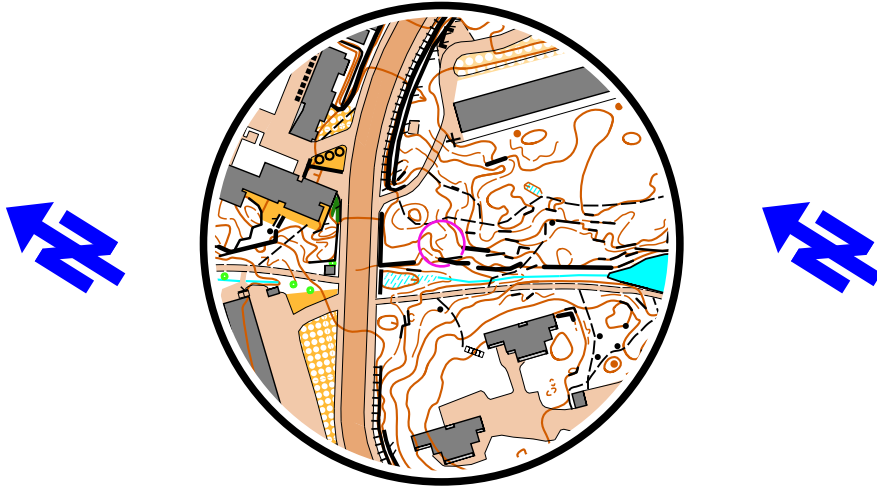

Station: 1

1:3 000

Formatted by TIM, ver. 4.1.11(8)

(C) 2017-2022 YQware <http://tim.yq.cz>

A	B	C	D	E	F	Z
---	---	---	---	---	---	---

Station: 1

1:3 000

1	A-F					
---	-----	--	--	--	--	--

1

A	B	C	D	E	F	Z
---	---	---	---	---	---	---

Station: 1

1:3 000

2	A-F					
---	-----	--	--	--	--	--

2

A	B	C	D	E	F	Z
---	---	---	---	---	---	---

Station: 1