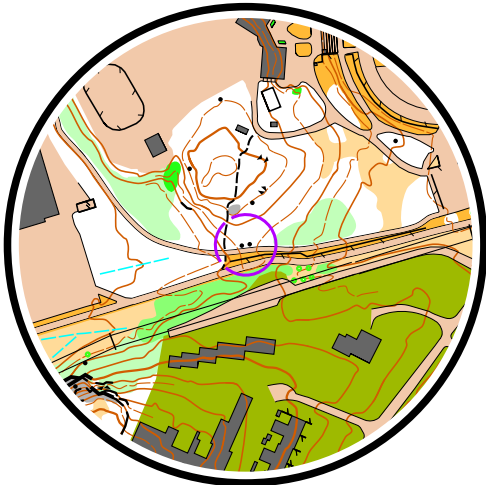

Station: 1

1:3 000, 2 m

1	A-F	∩			
---	-----	---	--	--	--

1
---

A	B	C	D	E	F	Z
---	---	---	---	---	---	---

Station: 1

1:3 000, 2 m

2	A-F	✱				
---	-----	---	--	--	--	--

2
X

A	B	C	D	E	F	Z
---	---	---	---	---	---	---

Station: 1

1:3 000, 2 m

A	B	C	D	E	F	Z
---	---	---	---	---	---	---

Station: 1

1:3 000, 2 m

4	A-F	○		○	
---	-----	---	--	---	--

4
X
X
X

A	B	C	D	E	F	Z
---	---	---	---	---	---	---

Station: 1

1:3 000, 2 m

Station: 2

1:3 000, 2 m

Formatted by TiM, ver. 4.1.11(8)

(C) 2017-2022 YQware <http://tim.yq.cz>