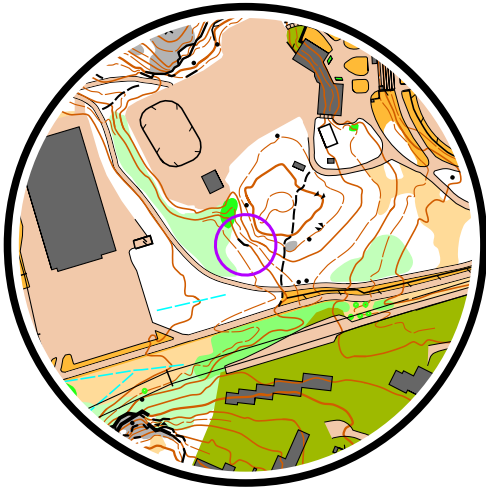

2
X

A	B	C	D	E	F	Z
---	---	---	---	---	---	---

Station: 1

1:3 000, 2 m

A	B	C	D	E	F	Z
---	---	---	---	---	---	---

Station: 1

1:3 000, 2 m

4	A-F	○		○	
---	-----	---	--	---	--

4
X
X
X

A	B	C	D	E	F	Z
---	---	---	---	---	---	---

Station: 1

1:3 000, 2 m

Station: 2

1:3 000, 2 m

Formatted by TiM, ver. 4.1.11(8)

(C) 2017-2022 YQware <http://tim.yq.cz>