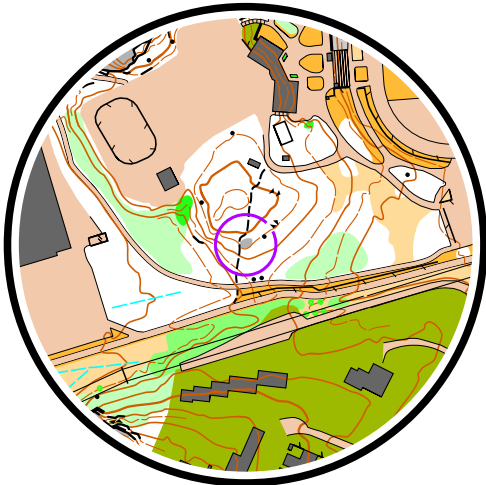

Station: 1

1:3 000, 2 m

1	A-F	∩			
---	-----	---	--	--	--

1
---

A	B	C	D	E	F	Z
---	---	---	---	---	---	---

Station: 1

1:3 000, 2 m

2	A-F	✱				
---	-----	---	--	--	--	--

2
X

A	B	C	D	E	F	Z
---	---	---	---	---	---	---

Station: 1

1:3 000, 2 m

A	B	C	D	E	F	Z
---	---	---	---	---	---	---

Station: 1

1:3 000, 2 m

4	A-F	○		○	
---	-----	---	--	---	--

4
X
X
X

A	B	C	D	E	F	Z
---	---	---	---	---	---	---

Station: 1

1:3 000, 2 m

Station: 2

1:3 000, 2 m

Formatted by TiM, ver. 4.1.11(8)

(C) 2017-2022 YQware <http://tim.yq.cz>