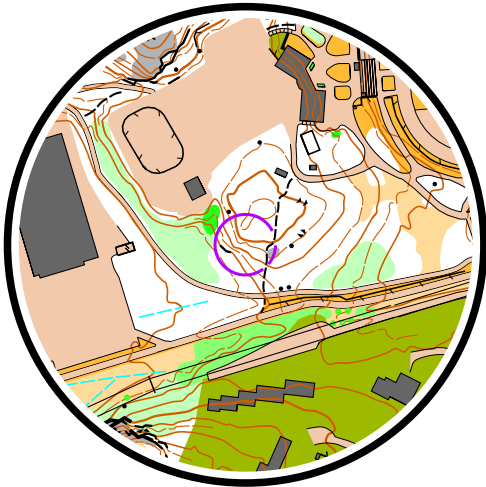

Station: 1

1:3 000, 2 m

Formatted by TiM, ver. 4.1.11(8)

(C) 2017-2022 YQware <http://tim.yq.cz>

<b>A</b>	<b>B</b>	<b>C</b>	<b>D</b>	<b>E</b>	<b>F</b>	<b>Z</b>
----------	----------	----------	----------	----------	----------	----------

Station: 1

1:3 000, 2 m

1	A-F	∩			
---	-----	---	--	--	--

1
---

A	B	C	D	E	F	Z
---	---	---	---	---	---	---

Station: 1

1:3 000, 2 m

2	A-F	✱				
---	-----	---	--	--	--	--

2
X

A	B	C	D	E	F	Z
---	---	---	---	---	---	---

Station: 1

1:3 000, 2 m

A	B	C	D	E	F	Z
---	---	---	---	---	---	---

Station: 1

1:3 000, 2 m

4	A-F	○		○	
---	-----	---	--	---	--