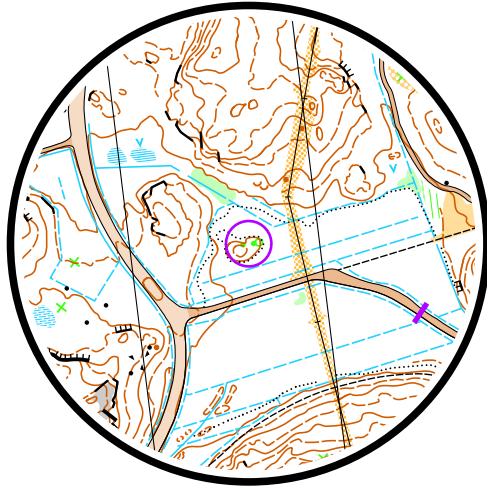

2	A-F	←	△	△	≡	

2

A

B

C

D

E

F

Z