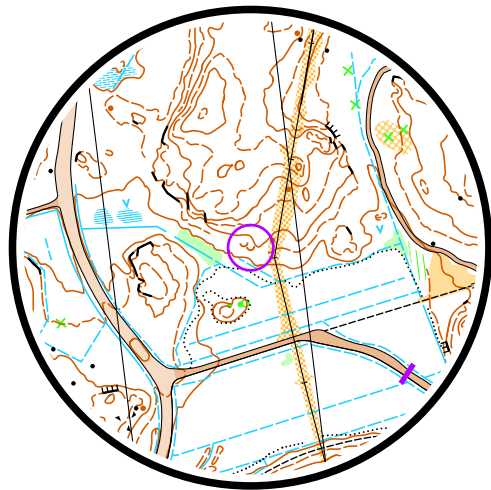

Asema/Station: **1**
 Tehtävät/Tasks: 5
 Aikaraja/Limit: 150 s
 1:4 000

Formatted by TIM, ver. 4.1.9(9)

(C) 2017-2019 YQware <http://tim.yq.cz>

A	B	C	D	E	F	Z
---	---	---	---	---	---	---

1	A-F	↘	U		Q	
---	-----	---	---	--	---	--