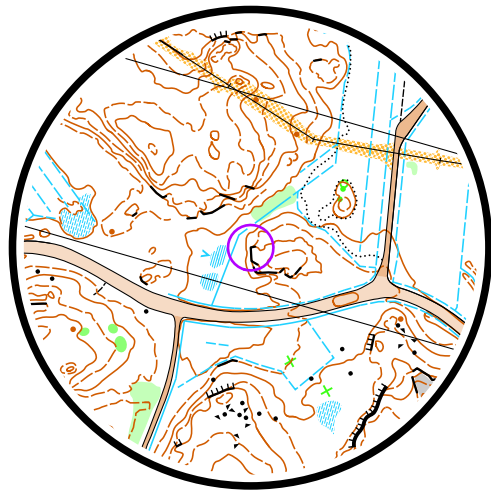

Asema/Station: **3**
 Tehtävät/Tasks: 5
 Aikaraja/Limit: 150 s
 1:4 000

Formatted by TIM, ver. 4.1.9(9)

(C) 2017-2019 YQware <http://tim.yq.cz>

A	B	C	D	E	F	Z
---	---	---	---	---	---	---

1	A-F	mm		i
---	-----	----	--	---