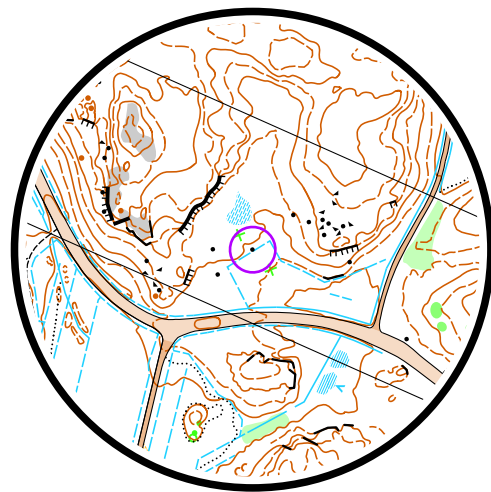

5
X
X
X
X

A	B	C	D	E	F	Z
---	---	---	---	---	---	---

Asema/Station: **2**
 Tehtävät/Tasks: 5
 Aikaraja/Limit: 150 s
 1:4 000

Formatted by TIM, ver. 4.1.9(9)

(C) 2017-2019 YQware <http://tim.yq.cz>

A	B	C	D	E	F	Z
---	---	---	---	---	---	---