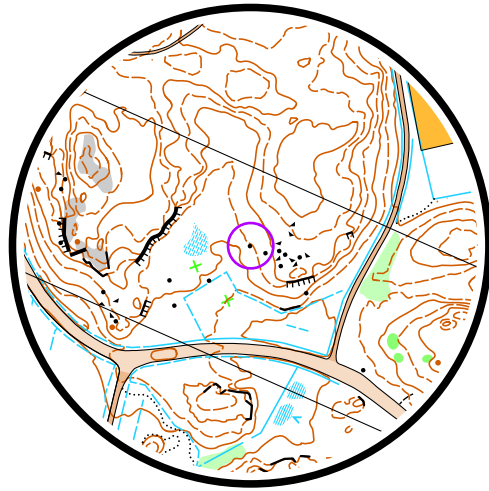

2	A-F	▲		○

2
X

A	B	C	D	E	F	Z