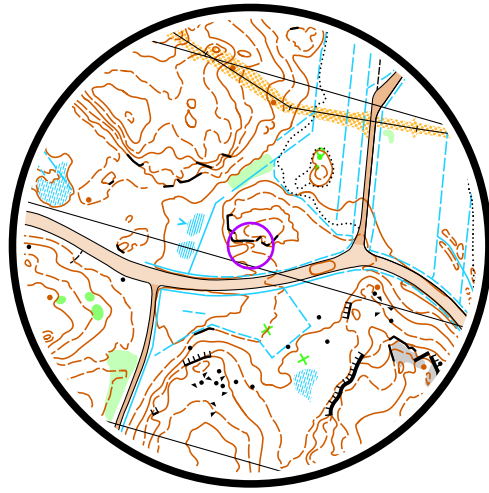

2	A-F	∩		| |	

2
X

A	B	C	D	E	F	Z