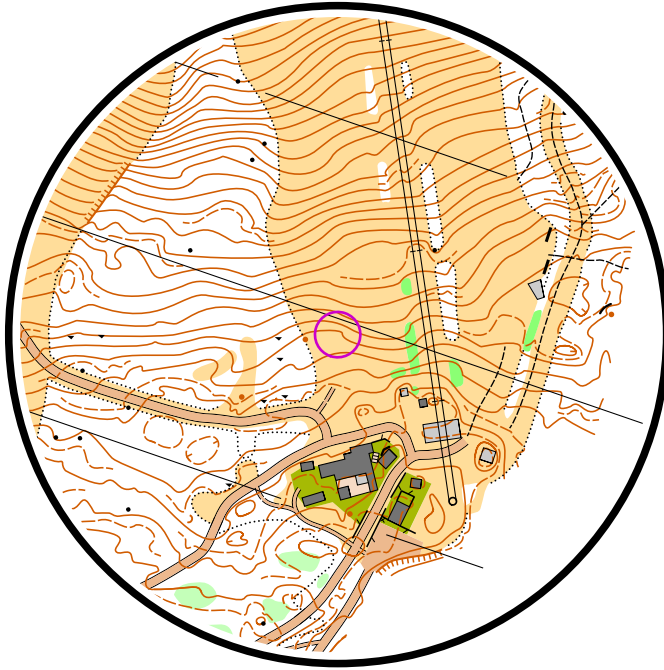

Station: 1

1:4 000, 2,5 m

Formatted by TiM, ver. 4.1.8(3)

(C) 2017-2019 YQware <http://tim.yq.cz>

A	B	C	D	E	F
----------	----------	----------	----------	----------	----------

Station: 1

1:4 000, 2,5 m

1	A-F					
---	-----	--	--	--	--	--

1

A	B	C	D	E	F
----------	----------	----------	----------	----------	----------

Station: 1

1:4 000, 2,5 m

2	A-F					
---	-----	--	--	--	--	--

2

A	B	C	D	E	F
---	---	---	---	---	---

Station: 1

1:4 000, 2,5 m

3	A-F					
---	-----	--	--	--	--	--

3

A	B	C	D	E	F
---	---	---	---	---	---