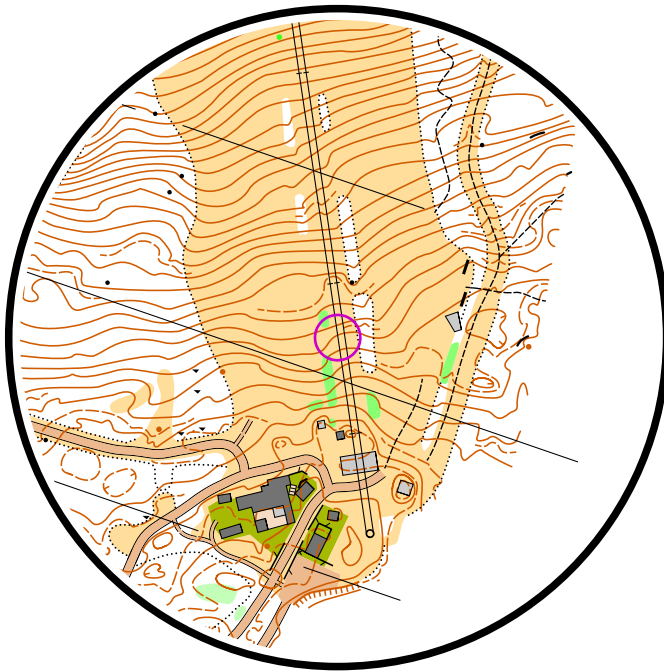

Station: 1

1:4 000, 2,5 m

Formatted by TiM, ver. 4.1.8(3)

(C) 2017-2019 YQware <http://tim.yq.cz>

A	B	C	D	E	F
----------	----------	----------	----------	----------	----------

Station: 1

1:4 000, 2,5 m

1	A-F					
---	-----	--	--	--	--	--

1

A	B	C	D	E	F
----------	----------	----------	----------	----------	----------

Station: 1

1:4 000, 2,5 m

2	A-F					
---	-----	--	--	--	--	--

2

A	B	C	D	E	F
---	---	---	---	---	---

Station: 1

1:4 000, 2,5 m

3	A-F					
---	-----	--	--	--	--	--

3

A	B	C	D	E	F
---	---	---	---	---	---