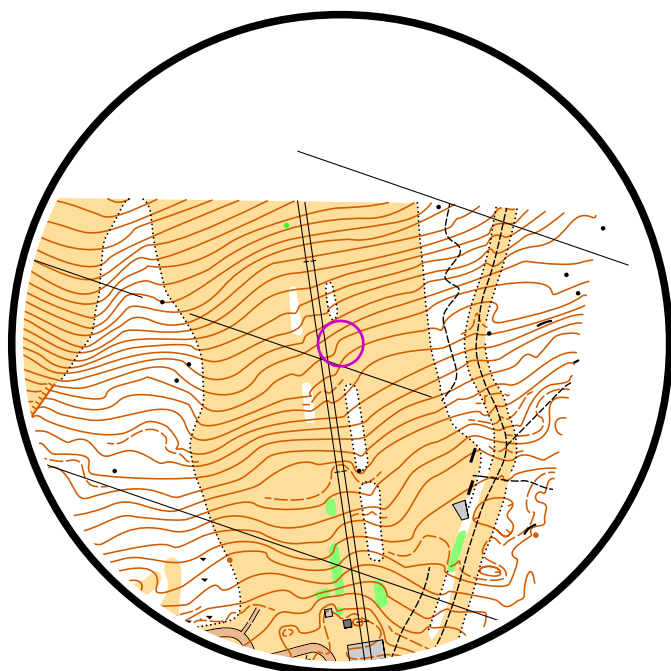

Station: 1

1:4 000, 2,5 m

Formatted by TiM, ver. 4.1.8(3)

(C) 2017-2019 YQware <http://tim.yq.cz>

A	B	C	D	E	F
----------	----------	----------	----------	----------	----------

Station: 1

1:4 000, 2,5 m

1	A-F					
---	-----	--	--	--	--	--

1

A	B	C	D	E	F
----------	----------	----------	----------	----------	----------

Station: 1

1:4 000, 2,5 m

2	A-F					
---	-----	--	--	--	--	--

2

A	B	C	D	E	F
---	---	---	---	---	---

Station: 1

1:4 000, 2,5 m

3	A-F					
---	-----	--	--	--	--	--

3

A	B	C	D	E	F
---	---	---	---	---	---