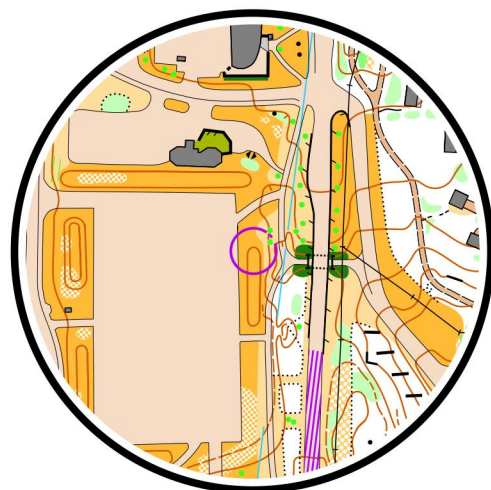

Station: 1

1:4 000

Formatted by TIM, ver. 4.1.8(3)

(C) 2017-2019 YQware <http://tim.yq.cz>

A	B	C	D	E	F	Z
----------	----------	----------	----------	----------	----------	----------

Station: 1

1:4 000

1	A-F	○		⊙	
---	-----	---	--	---	--

1

A	B	C	D	E	F	Z
----------	----------	----------	----------	----------	----------	----------

Station: 1

1:4 000

A	B	C	D	E	F	Z
---	---	---	---	---	---	---

Station: 1

1:4 000

A	B	C	D	E	F	Z
---	---	---	---	---	---	---