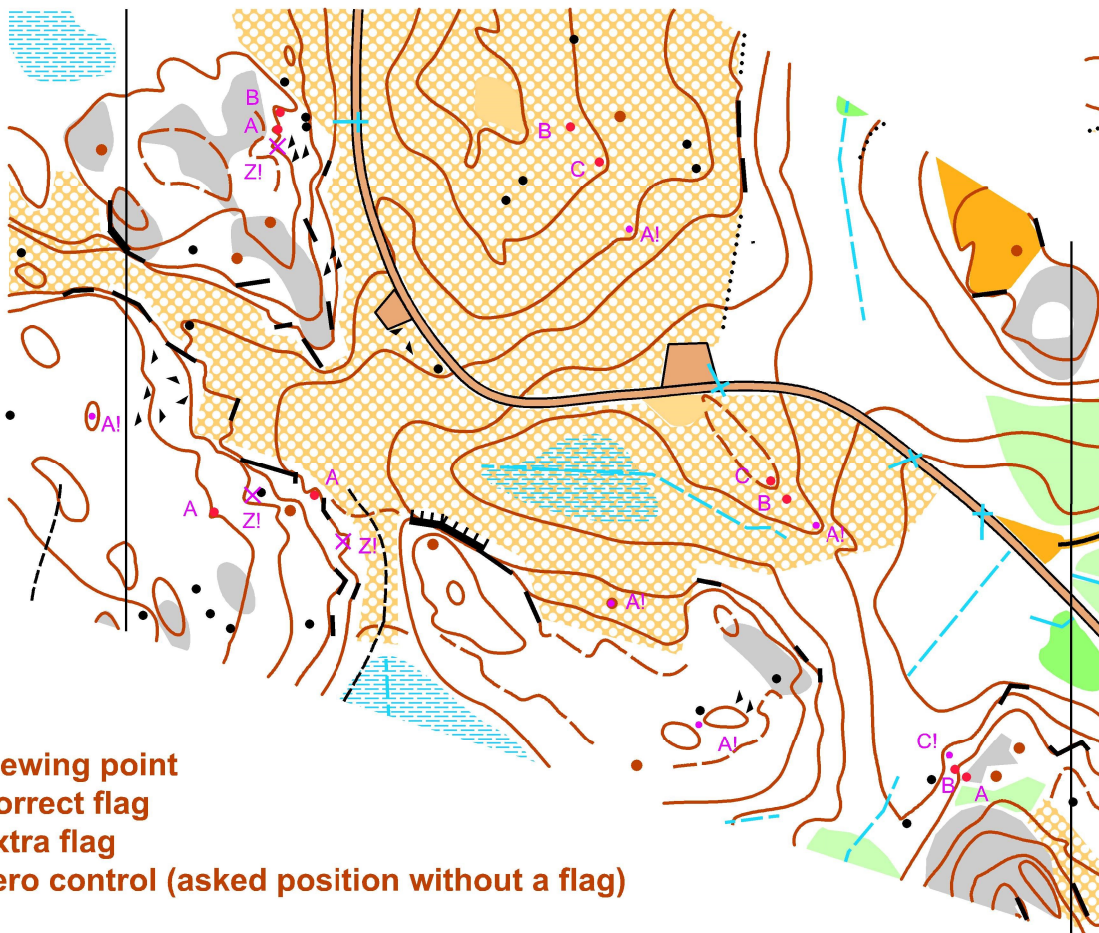

KELLONU PREO 1, E SOLUTION

- + Viewing point
- Correct flag
- Extra flag
- × Zero control (asked position without a flag)